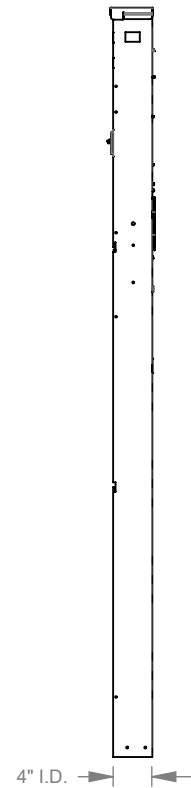

MILBANK
ENERGY AT WORK

Version:

1

**All dimensions are +/- 1/16".
Drawing views are not to scale.**

Please consult serving utility for their requirements prior to ordering or installing, as specifications and approvals vary by utility, and may require local electrical inspector approval. All installations must be installed by a licensed electrician and must comply with all national and local codes, laws and regulations. Milbank reserves the right to make changes in specifications and features shown without notice or obligation.