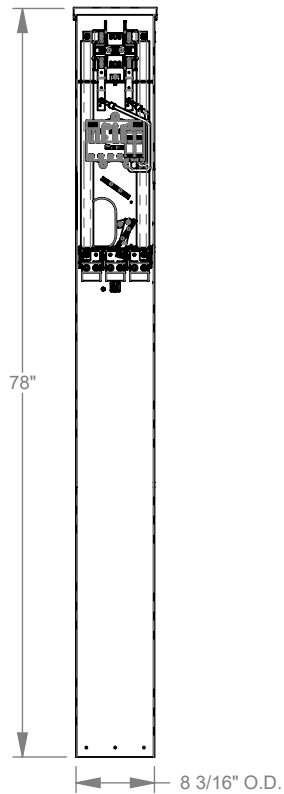

MILBANK
ENERGY AT WORK

Version:

1

**All dimensions are +/- 1/16".
Drawing views are not to scale.**

Please consult serving utility for their requirements prior to ordering or installing, as specifications and approvals vary by utility, and may require local electrical inspector approval. All installations must be installed by a licensed electrician and must comply with all national and local codes, laws and regulations. Milbank reserves the right to make changes in specifications and features shown without notice or obligation.