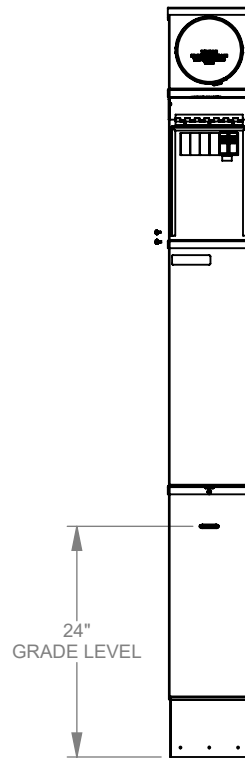

MILBANK
ENERGY AT WORK

Version:

1

**All dimensions are +/- 1/16".
Drawing views are not to scale.**

Please consult serving utility for their requirements prior to ordering or installing, as specifications and approvals vary by utility, and may require local electrical inspector approval. All installations must be installed by a licensed electrician and must comply with all national and local codes, laws and regulations. Milbank reserves the right to make changes in specifications and features shown without notice or obligation.